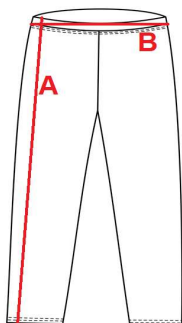

## Ladies' leggings

---

cm	S	M	L	XL	XXL
<b>A</b>	98	101	103	107	109
<b>B</b>	33	35	36,5	38	41

Orientation sizes of the product.